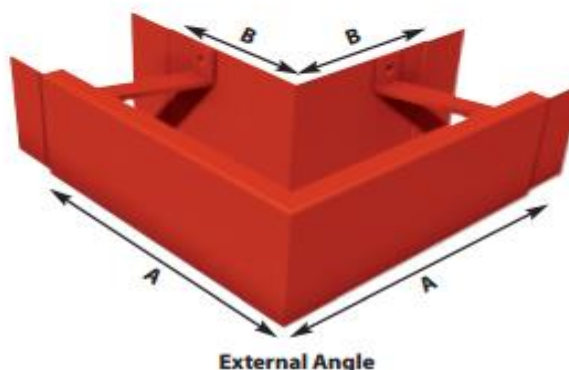

For further information contact Gutter Centre on 0330 2231731

Email: sales@guttercentre.co.uk Web: www.guttercentre.co.uk