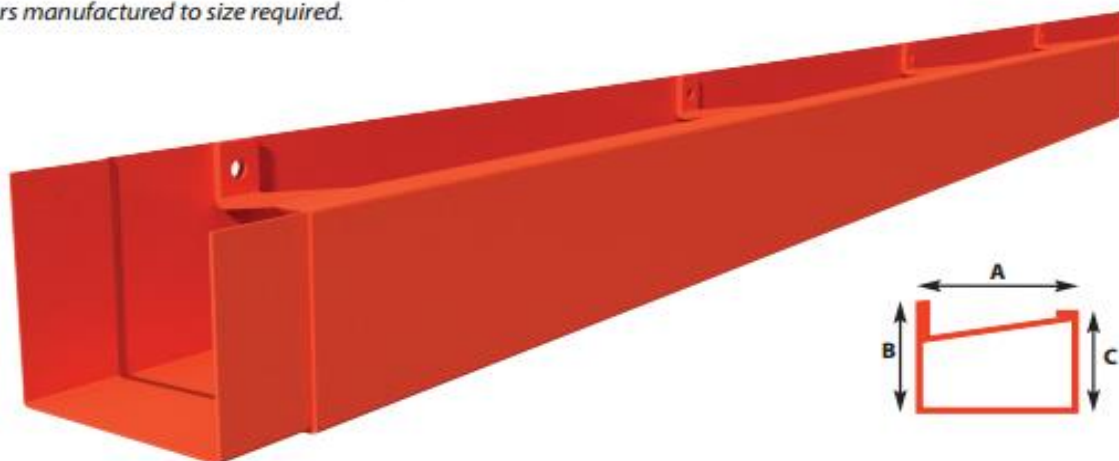

# BOX GUTTER SYSTEM

## STANDARD GUTTER LENGTHS

GUTTER (mm)	3m	1.5m	A (mm)	B (mm)	C (mm)	MATERIAL THICKNESS
100 x 75	BX1/1	BX1/2	100	85	75	2
100 x 100	BX2/1	BX2/2	100	110	100	2
125 x 100	BX3/1	BX3/2	125	110	100	2
150 x 100	BX4/1	BX4/2	150	110	100	2

Wider or deeper gutters manufactured to size required.